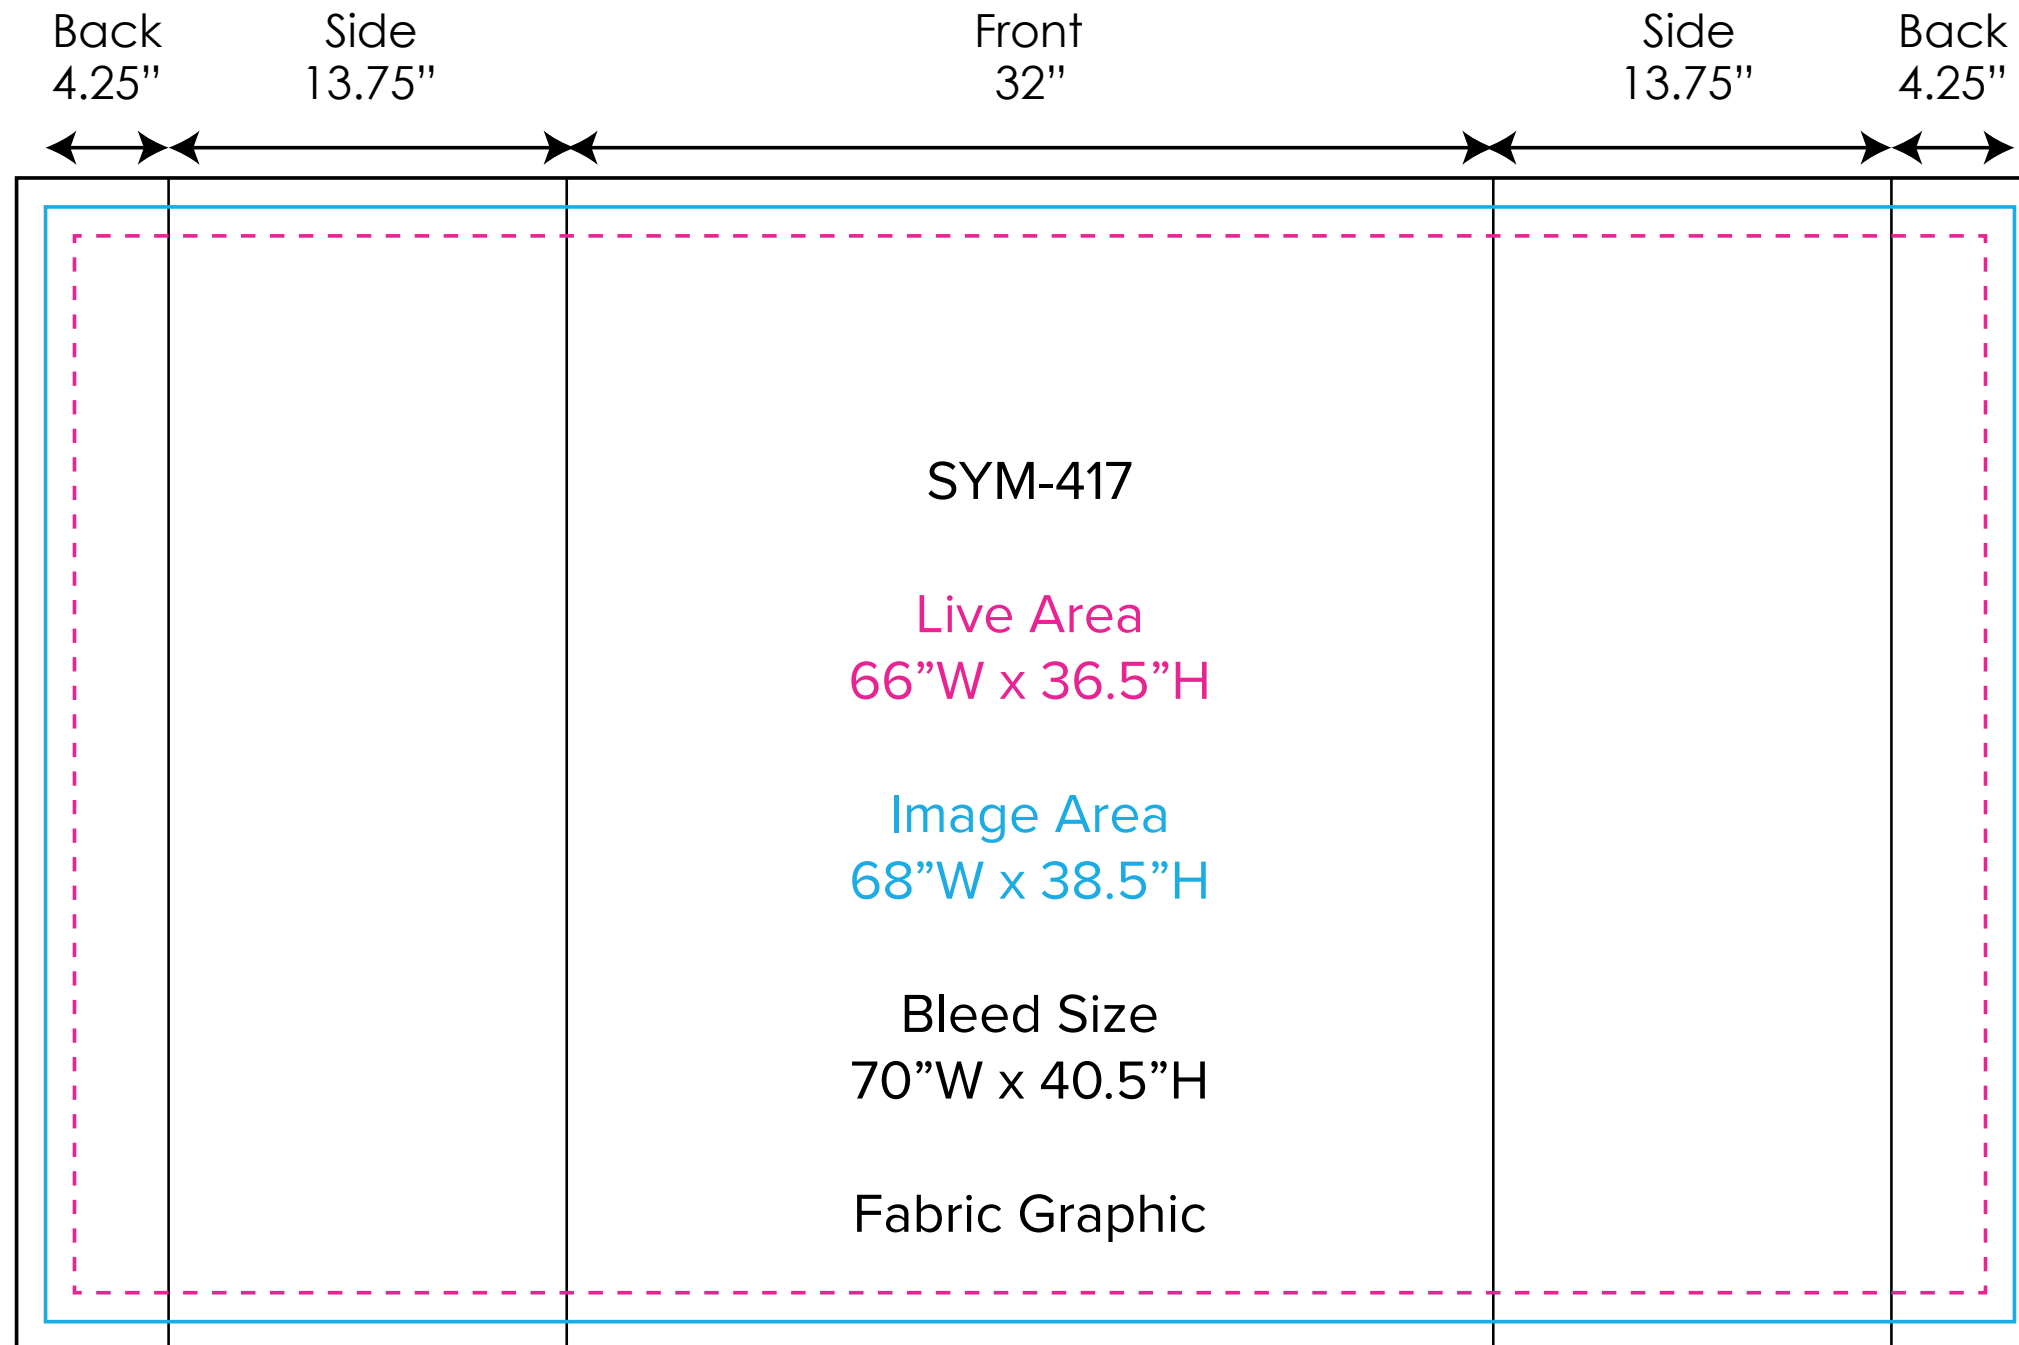

Graphic Template

NOTE: All Raster Art (jpg, tiff,psd, png, etc.) must be at least 100 dpi at print size.
Standard kits are often customized. Please check with Customer Service to ensure that this template matches your specific job.