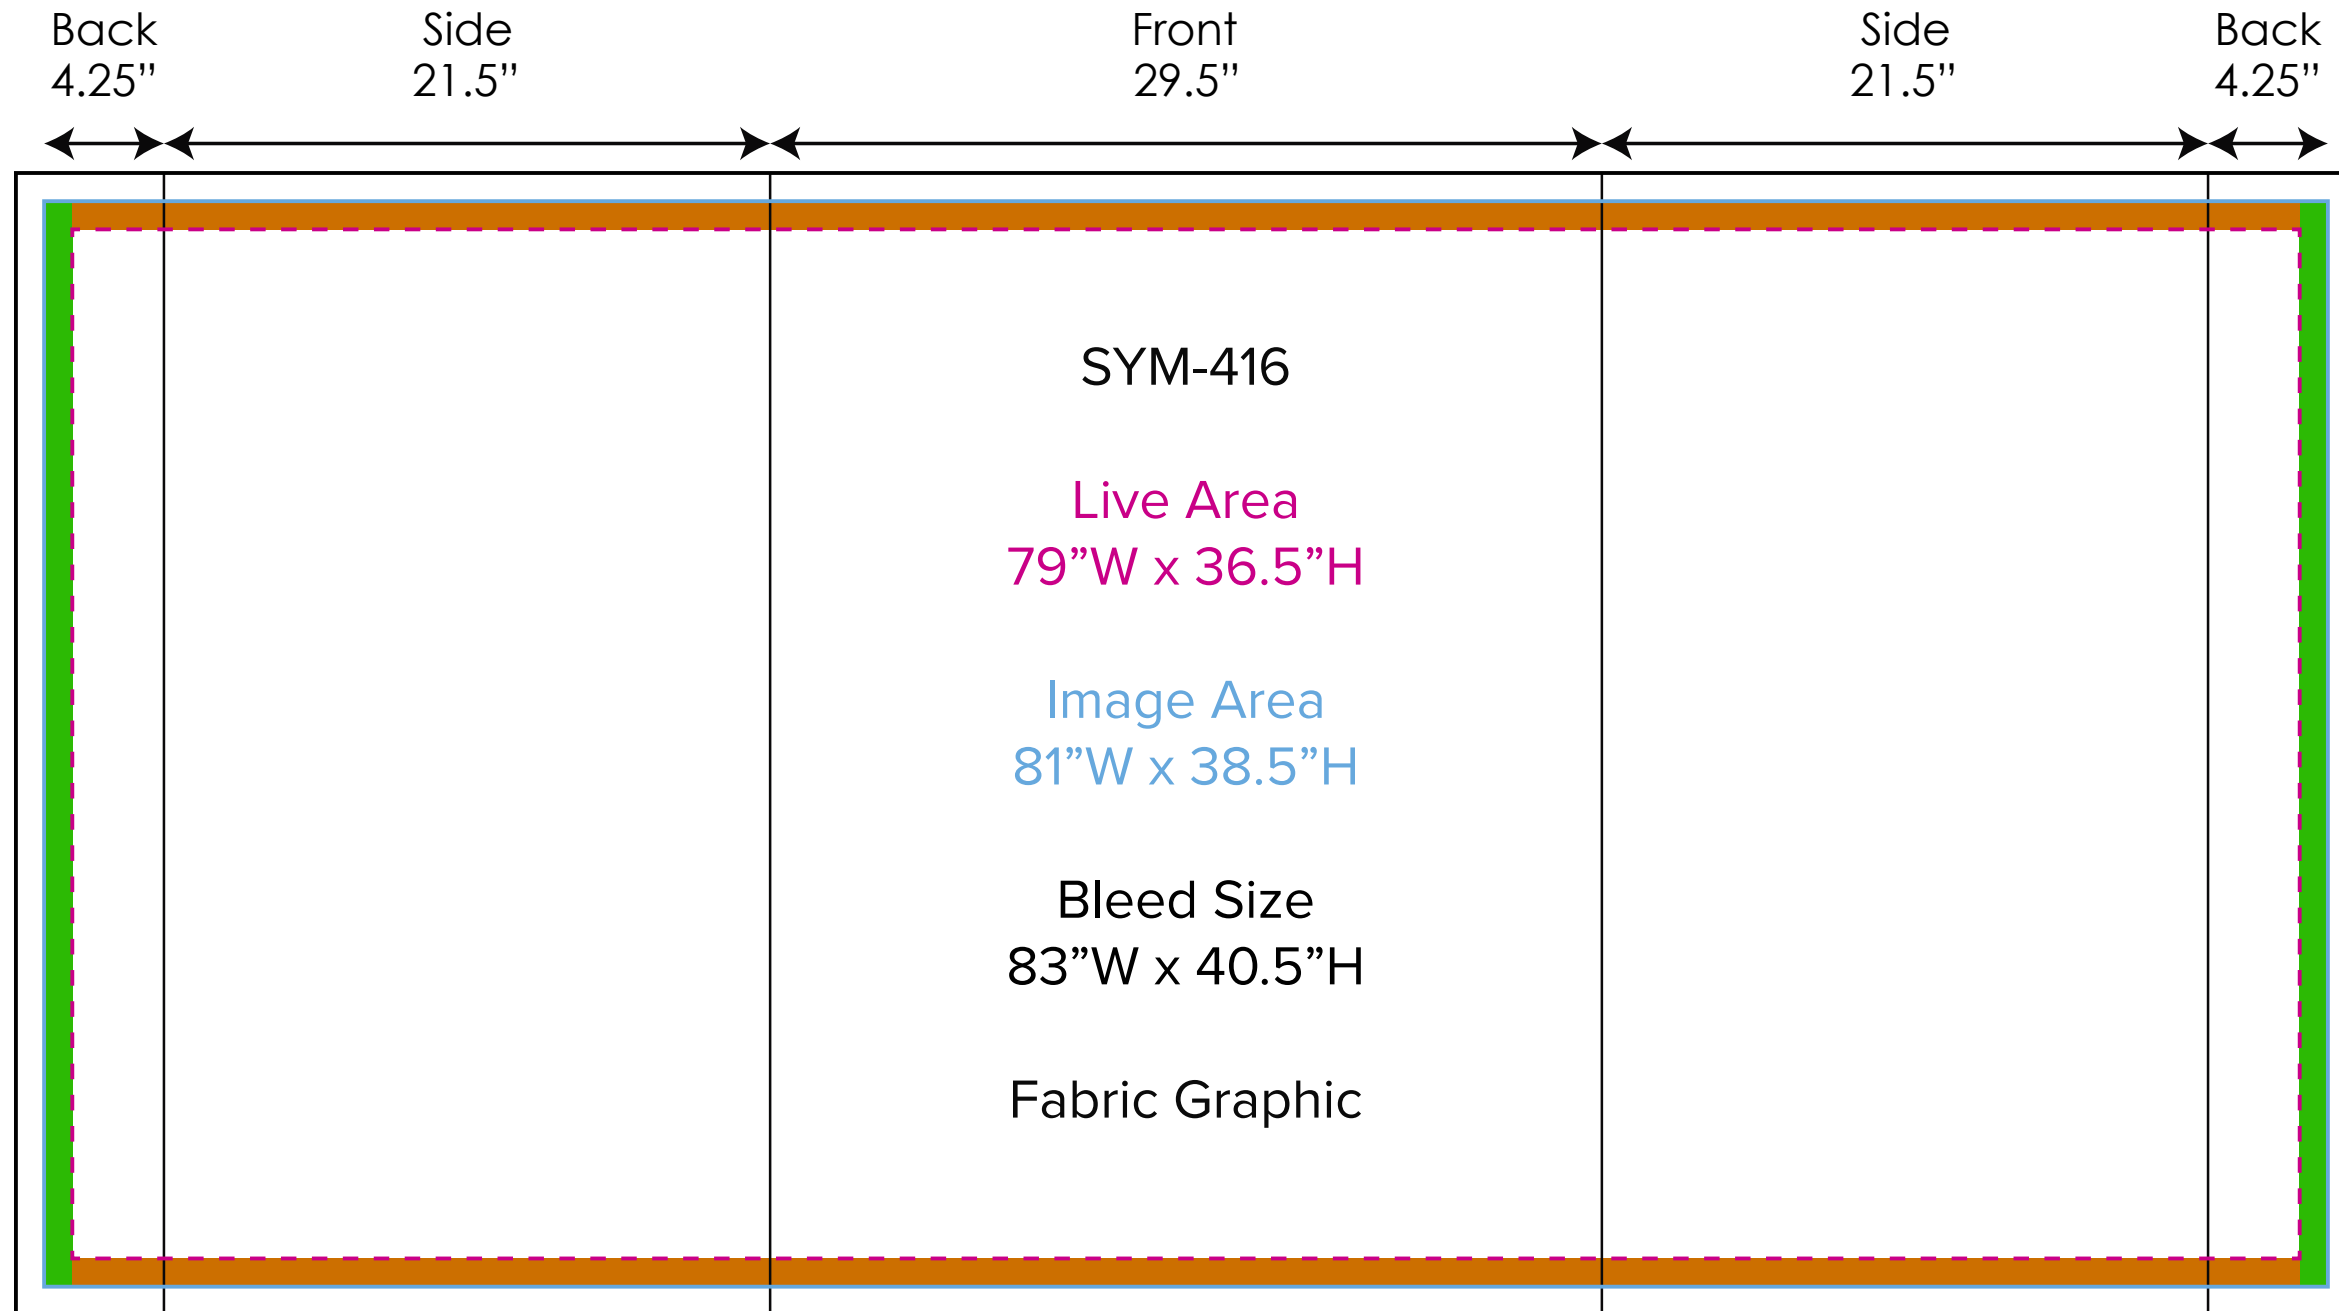

Graphic Template

Orange areas indicate HOOK VELCRO

Green area indicate FINISHED HEM

NOTE: All Raster Art (jpg, tiff,psd, png, etc.) must be at least 100 dpi at print size.

Standard kits are often customized. Please check with Customer Service to ensure that this template matches your specific job.